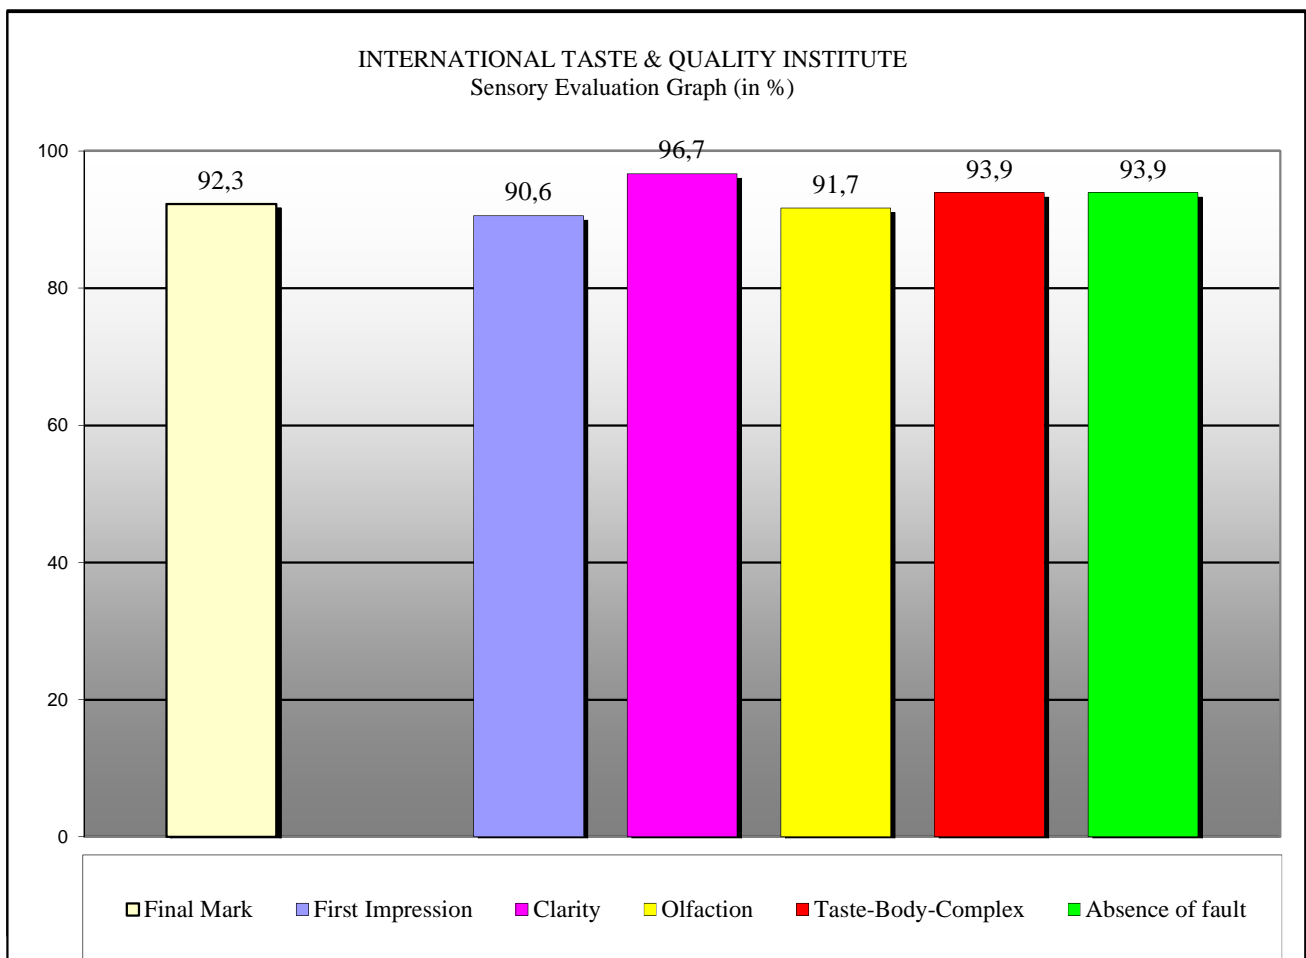

Evaluation Results
Sui-Tou-Sui
by
Seiwa Real Network Co., Ltd.
Superior Taste Award 2017
with
3 Golden Stars

The Final Mark is the result of a weighted average calculation
Brussels, May 2017

Christian De Bauw
Managing Partner